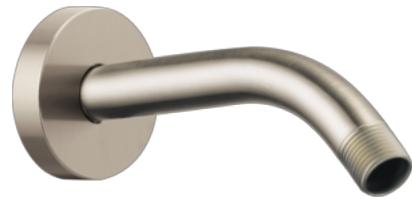

Brizo Other: Grid Strainer Without Overflow - Venetian Bronze
Brizo RP72411RB

Brizo Other: Grid Strainer With Overflow - Matte Black
Brizo RP72412BL

Brizo Other: Grid Strainer With Overflow - Brushed Nickel
Brizo RP72412BN

Brizo Other: Push Button Pop-up Without Overflow -
Brushed Nickel
Brizo RP81627BN

Brizo Other: Push Button Pop-up Without Overflow -
Chrome
Brizo RP81627PC

Brizo Other: Push Button Pop-up Without Overflow -
Venetian Bronze
Brizo RP81627RB

Brizo Other: Push Button Pop-up With Overflow -
Matte Black
Brizo RP81628BL

Brizo Other: Push Button Pop-up With Overflow -
Brushed Nickel
Brizo RP81628BN

Brizo Other: Push Button Pop-up With Overflow -
Chrome
Brizo RP81628PC

Brizo Other: Push Button Pop-up With Overflow -
Venetian Bronze
Brizo RP81628RB

Brizo Brizo Universal Showering: 7" Linear Round Wall Mount Shower Arm And Flange - Matte Black
Brizo RP74751BL

Brizo Brizo Universal Showering: 7" Linear Round Wall Mount Shower Arm And Flange - Brushed Nickel
Brizo RP74751BN