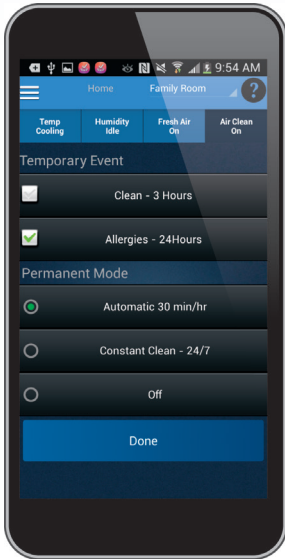

Air Purity, Humidity, Fresh Air Ventilation

Air Purity

The air customers breathe inside their homes can be the most polluted air they breathe all day. People who suffer from asthma and allergies will benefit from the ability to control air cleaning—especially with the unmatched simplicity of Aprilaire's exclusive Event-Based™ Air Cleaning feature.