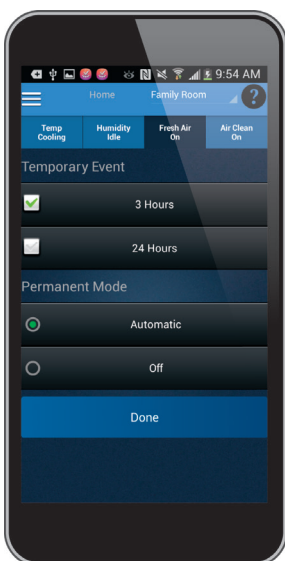

Fresh Air Ventilation

Fresh air ventilated from the outside is required in many new homes. That's why Aprilaire controls are designed to meet all ASHRAE 62.2—2010 requirements. Simply set the parameters and the control will ventilate the proper amount of air. Event-Based™ is also available for customers who want additional fresh air for circumstances such as cooking or parties.