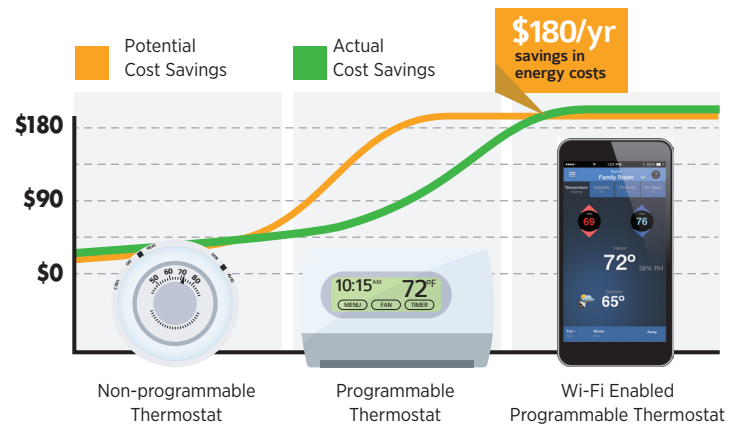

* Source data: Energy Star®

Wi-Fi IAQ Control

Offer your customers the ability to control all configurations of heating/cooling and IAQ accessories including Humidifier, Dehumidifier, Air Cleaner and Ventilator. All installed products are conveniently controlled from one app.