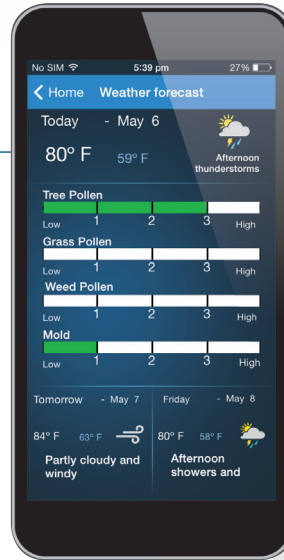

+ Easy-to-access navigation

The navigation bar showing all control options and status of equipment (on, off, idle) is visible from any screen. When first entering the app, the screen will always default to temperature.

Aprilaire 3-day weather forecast includes pollen and mold conditions to provide the information needed to determine when air cleaning is necessary.

Humidity

Too much or too little humidity can play a big role in your customers' comfort and health. Having the ability to verify and control humidity is required by many consumers.